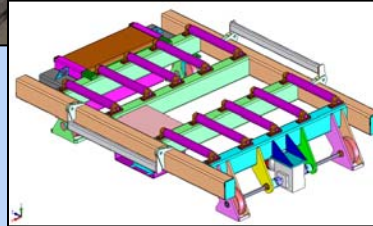

Carts

SP-6

- Self Propelled
- 110v AC Charger
- Fold Down Rail
- Quick Removal Battery Pack
- Pendant Control
- Toe Guard

86''L x 65''W x 18''H
Capacity.....6,000 lbs.

Blade Rotation Cart System

The Rotation Cart System can position a wind turbine blade at any angle necessary for finishing the blade within a range of 210°. The system can also be used for transporting the blade within the plant.

62''L x 82''W x 100''H