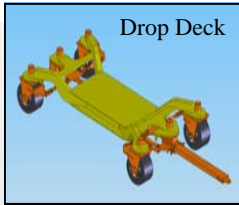

## Transporter-30

Dedicated

Drop Deck

Flex Deck

- All Wheel Mechanical Steering

Dimensions.....130''L x 73''W x 38''H  
 Capacity.....30,000 lbs.  
 Turn Radius.....67''  
 Tires.....Polyurethane  
 Tongue.....Retractable

## Hydraulic Tire Lifter

Capacity.....3500 lbs  
 Max. Tire Diameter.....86''  
 Max. Tire Width.....25''  
 Lift Height.....16''

68''L x 62''W x 66''H