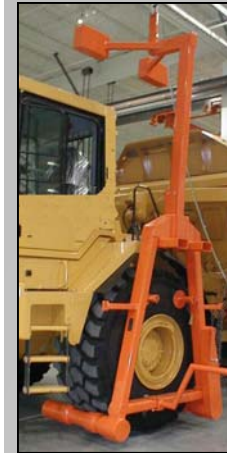

Lifters

Tire Lifter

53''L x 75.5''W x 172''H
Capacity....2,500 lbs.

Hydraulic Tire Lifter

Capacity.....3500 lbs
Max. Tire Diameter.....86''
Max. Tire Width.....25''
Lift Height.....16''