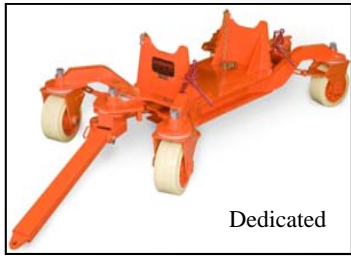

## Transporter-30

Dedicated

Drop Deck

Flex Deck

- All Wheel Mechanical Steering

Dimensions.....130''L x 73''W x 38''H  
 Capacity.....30,000 lbs.  
 Turn Radius.....67''  
 Tires.....Polyurethane  
 Tongue.....Retractable