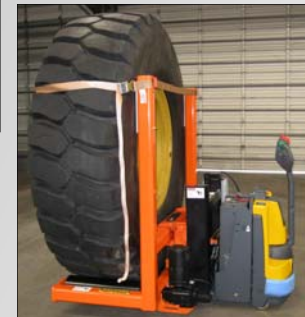

68''L x 62''W x 66''H